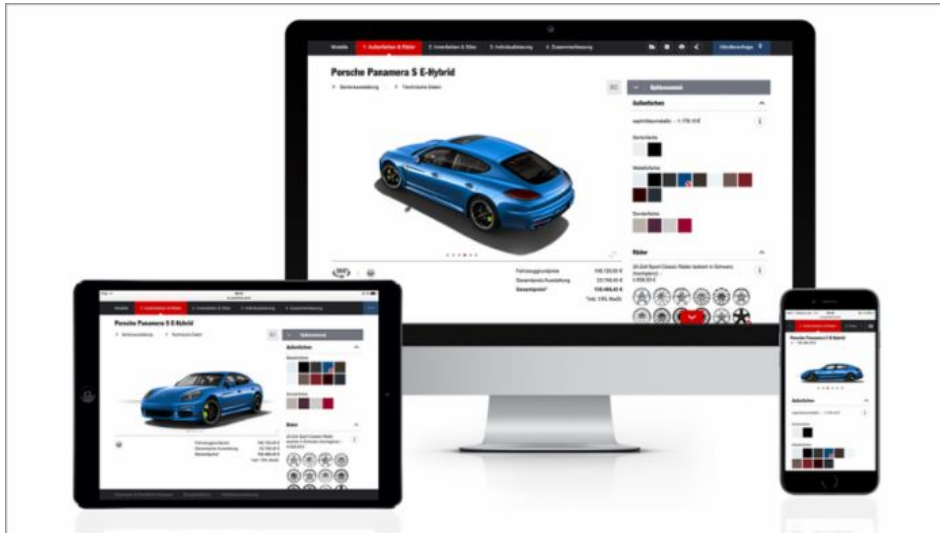

## Porsche Car Configurator raises the bar

The new online sales-support system is now made perfect to accommodate tablets, smartphones and desktops – a world's first in the automotive industry.

Put together your very own Porsche, comfortably using your tablet-PC while selecting the type of leather, wheels and equipment using your smartphone. This enables now the optimised Porsche Car Configurator.

Porsche is setting new standards in terms of digital content and exclusivity as well. The Car Configurator offers more than a sextillion different illustration facilities, for example for the iconic Porsche 911 Carrera, as well as for every other sports car model. Advanced references display exclusively designed combinations and other customer's favourite choices, thereby additionally supporting the selection process.

After choices are made, 360-degree images and animations bring the Porsche to life on the user's display. The draft of the dream car can then be quickly shared with friends and family. Your Porsche Center salesman can digitally request your online configured dream car and combines visualisations with real material samples: The Porsche of your dreams will become reality in the Porsche Fitting Lounge.