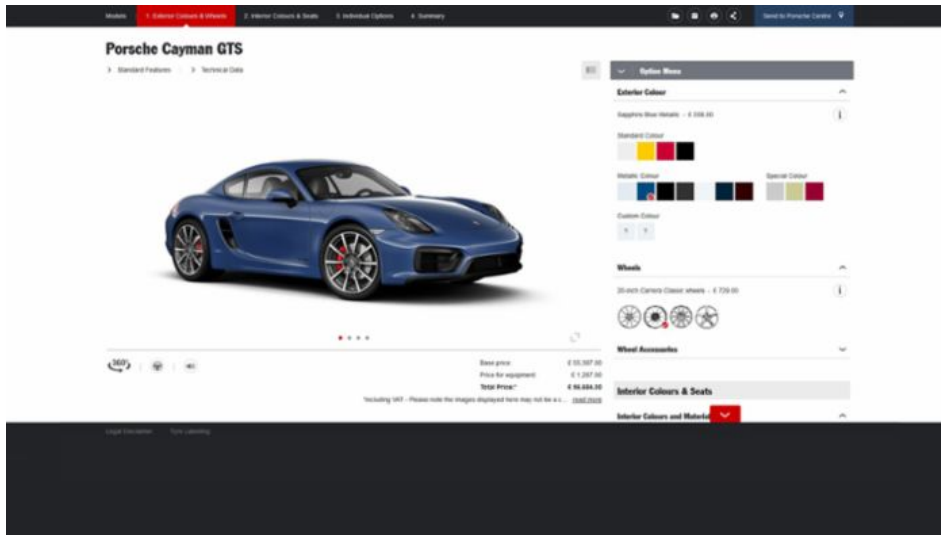

## Porsche Car Configurator raises the bar

The new online sales-support system is now made perfect to accommodate tablets, smartphones and desktops – a world's first in the automotive industry.

Put together your very own Porsche, comfortably using your tablet-PC while selecting the type of leather, wheels and equipment using your smartphone. This enables now the optimised Porsche Car Configurator.

Porsche is setting new standards in terms of digital content and exclusivity as well. The Car Configurator offers more than a sextillion different illustration facilities, for example for the iconic Porsche 911 Carrera, as well as for every other sports car model. Advanced references display exclusively designed combinations and other customer's favourite choices, thereby additionally supporting the selection process.