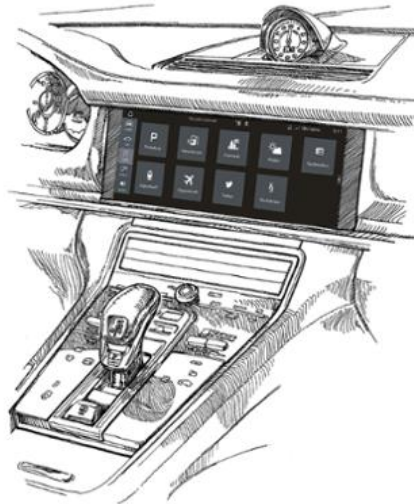

## Innovative Command Center

In the future, Porsche Connect will offer even more options for connecting the vehicle with the outside world. The enhanced communication technology is being used for the first time in the new Panamera models in combination with a twelve-inch screen.