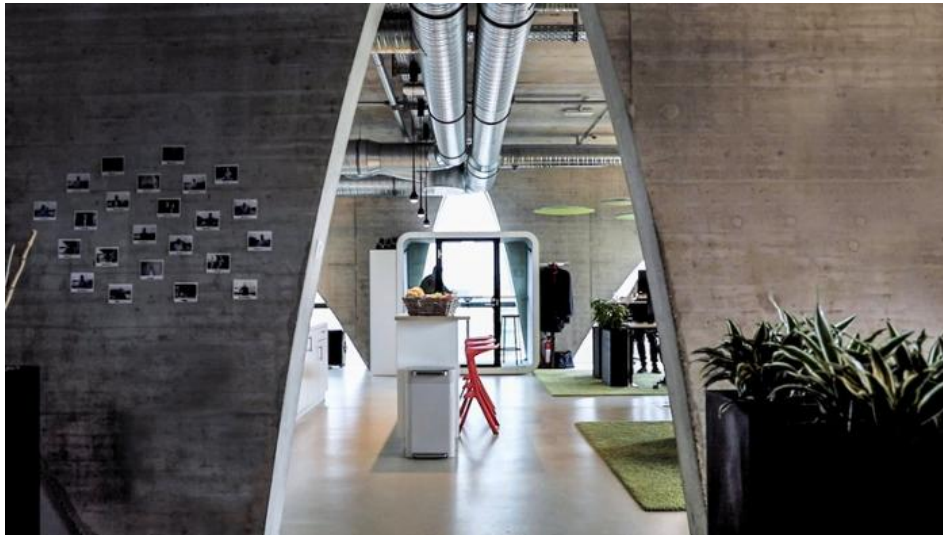

Consulting Mar 15, 2019

Video: Site insights – the Berlin office

The Spree River outside, the Lab inside – Porsche Consulting in the capital

Focusing on people, guiding change, making space for innovation—Porsche Consulting management consultancy does all this and more. Success needs the right atmosphere. It can be found in places like Berlin. The capital city is on the move. The new neighborhood is determined by small offices, staffed internationally with courageous young minds. They have imagination, ideas, determination, and the entrepreneurial spirit needed for startups. In the midst of it all is the Berlin office of Porsche Consulting. Looking out: the Spree River and the district of Kreuzberg. Looking in: the Porsche Lab and everything that connects Porsche with the future. The Porsche consultants are pleased to share their work stations and views—with their clients' employees, for example, who work here for a while to develop new ideas. Our video series offers insights into the office on Stralauer Allee.