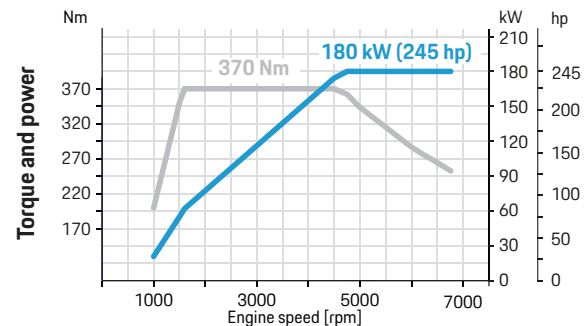

Height 1,624 mm

Width 1,923 mm (with exterior mirrors 2,098 mm)

Acceleration

0–60 mph 6.3 s

with Sport Plus 6.1 s

0–100 km/h 6.7 s

with Sport Plus 6.5 s

0–160 km/h 17.5 s

with Sport Plus 17.3 s